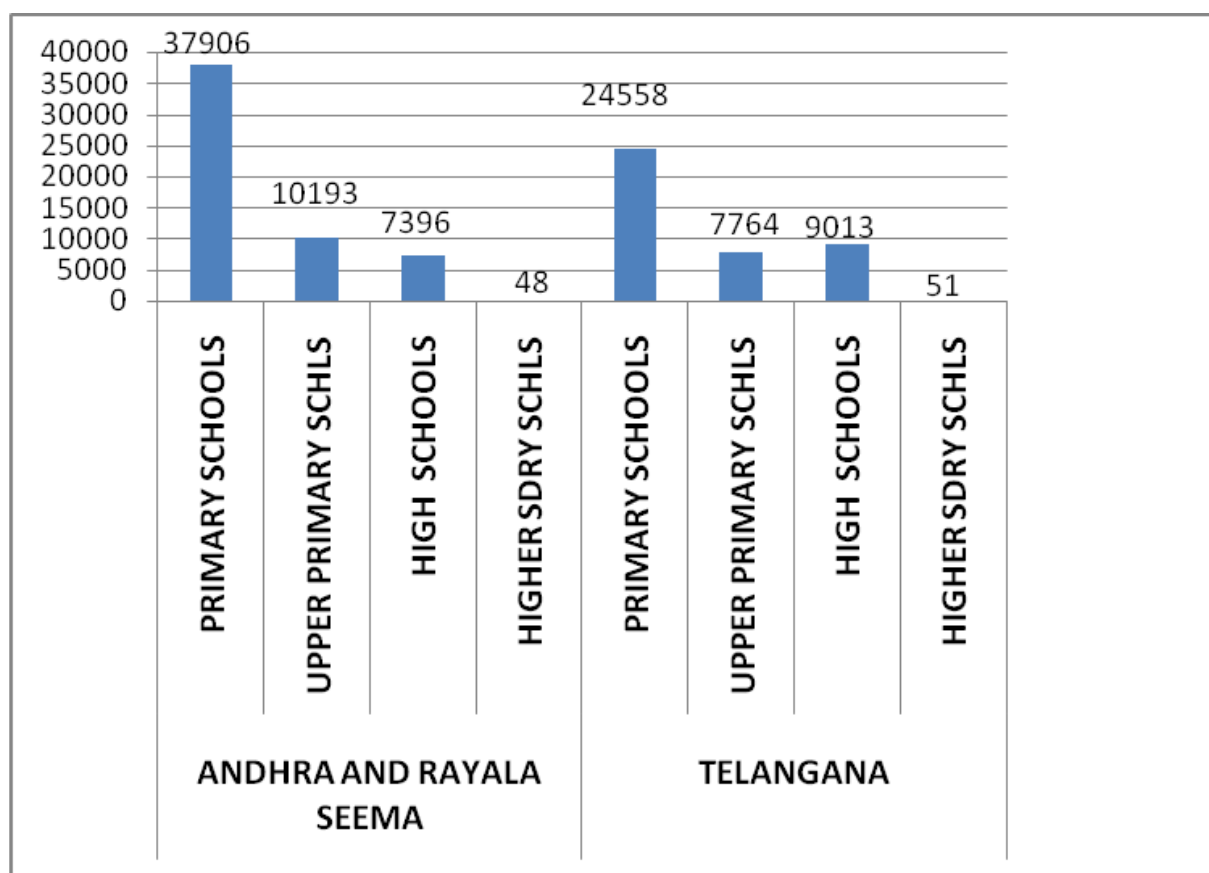

EDUCATION COMPARISION BETWEEN TELANGANA AND SEEMA ANDHRA

TELANGANA				SEEMA ANDHRA			
Primary Schools	Upper primary Schools	High schools	Higher Secondary schools	Primary Schools	Upper primary schools	High Schools	Higher Secondary schools
24558	7764	9013	51	37906	10193	7396	48