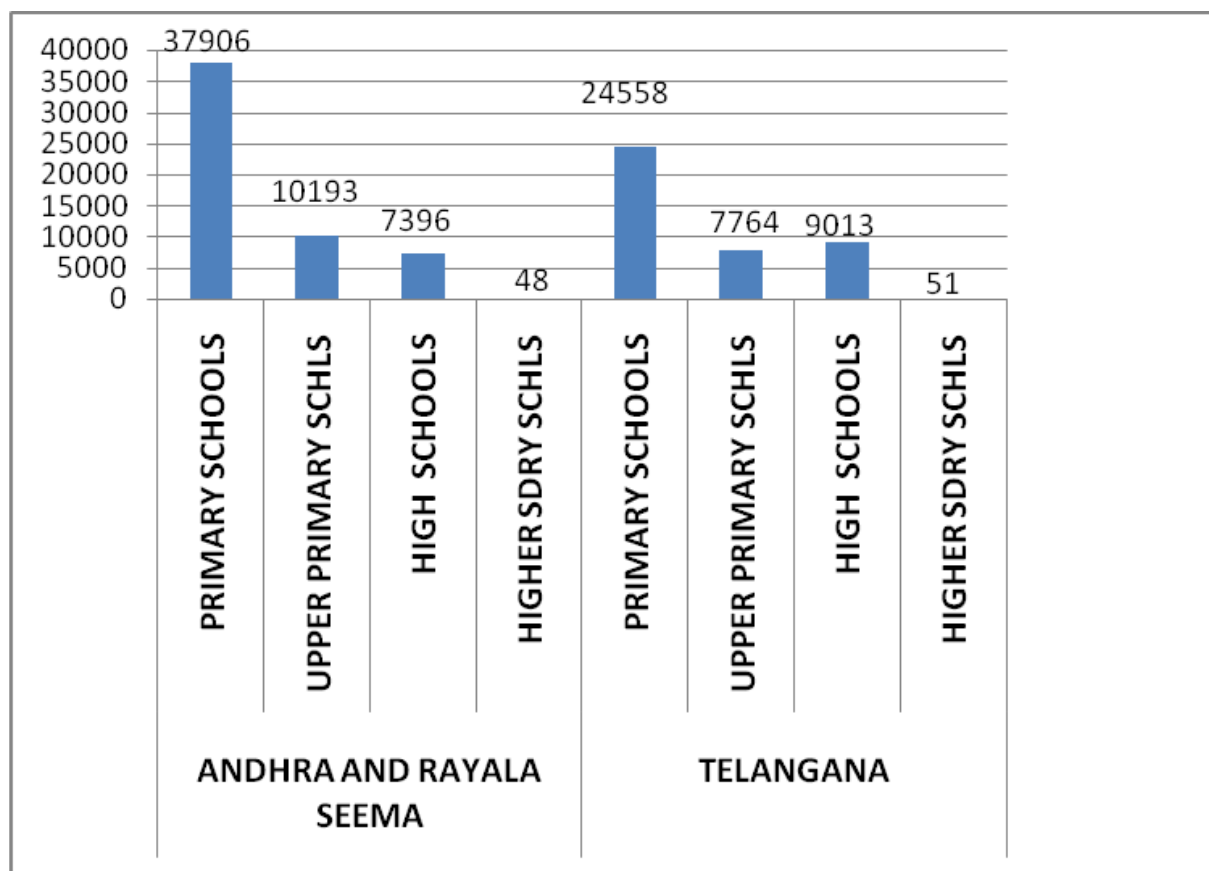

EDUCATION COMPARISON BETWEEN TELANGANA AND SEEMA ANDHRA

TELANGANA				SEEMA ANDHRA			
Primary Schools	Upper primary Schools	High schools	Higher Secondary schools	Primary Schools	Upper primary schools	High Schools	Higher Secondary schools
24558	7764	9013	51	37906	10193	7396	48